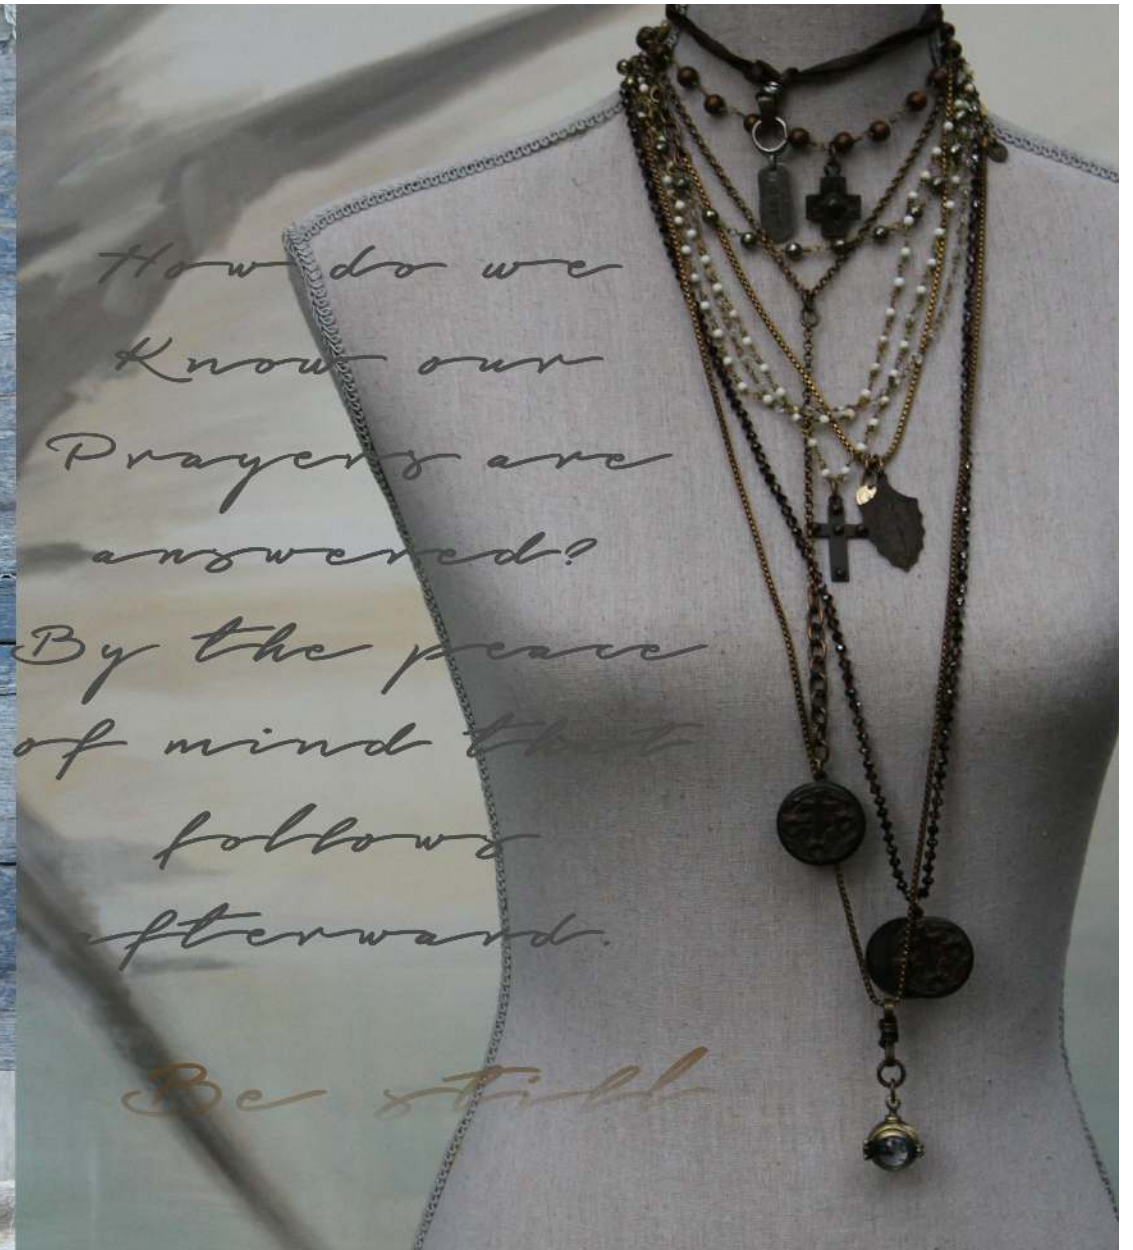

C CRUZ (cross)
Copper ball chain with silver
cross pendant 16"
GS1015 srp $30

D HAVA (life)
Faceted brass ball chain ,
cross pendant 16"
GS1016 srp $30